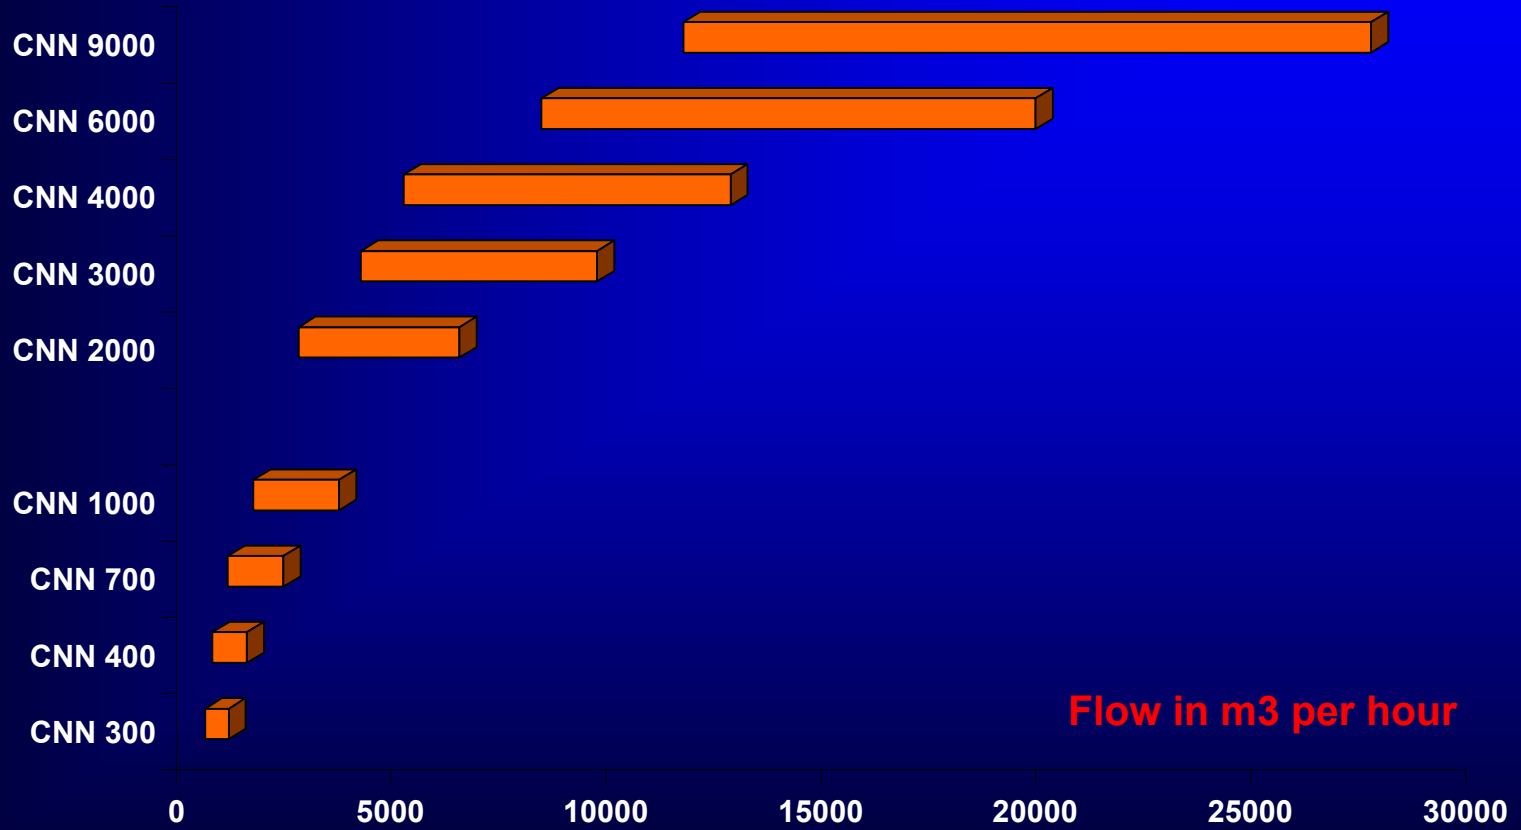

# CUTES vacuum pumps CNN-series

Pump type

Flow in m3 per hour

April 2006